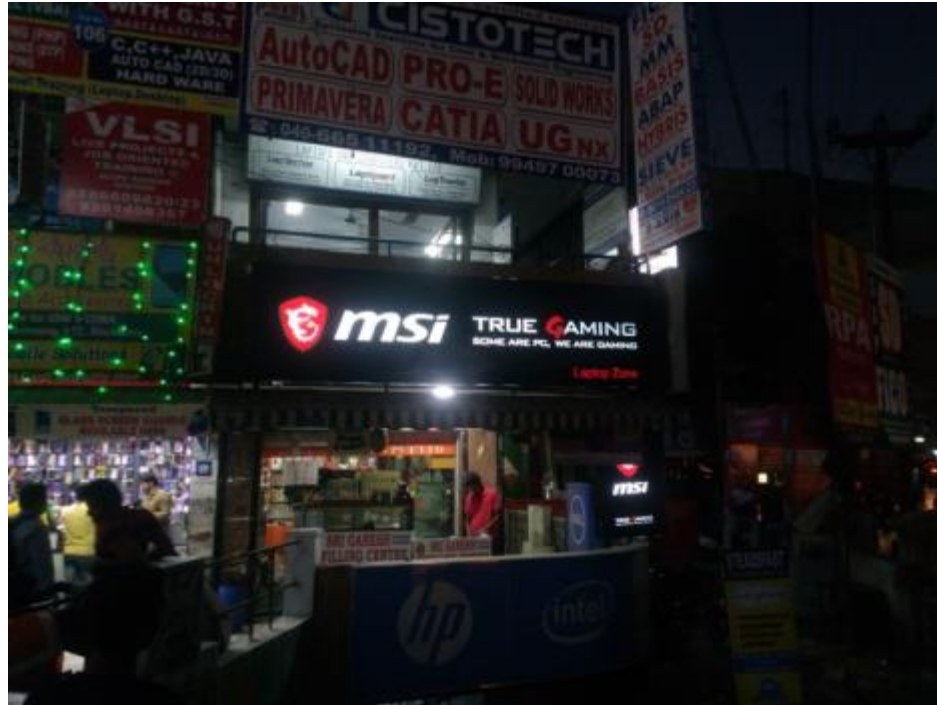

GLOW SIGN BOARDS WITH CUT VINYL